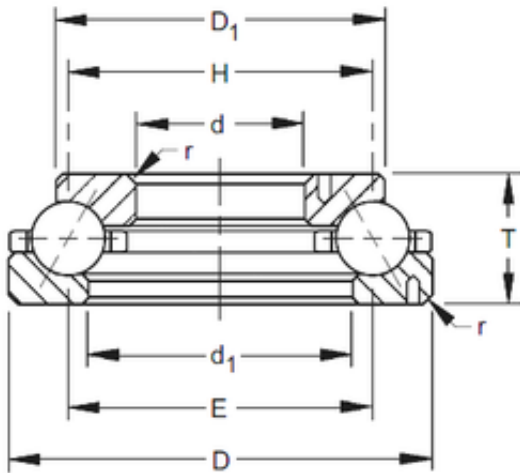

CONSOLIDATED BEARING trading LTD

309TVL707 TIMKEN ANGULAR CONTACT THRUST BALL BEARINGS TYPE TVL

Bearing No. 309TVL707

Size	785.812x952.5x95.25 mm
Bore Diameter	785,812 mm
Outer Diameter	952,5 mm
Width	95,25 mm
d	785,812 mm
D	952,5 mm
T	95,25 mm
d1	857,25 mm
D1	882,65 mm
E	870 mm
H	870 mm

309TVL707 Bearing 2D drawings and 3D CAD models